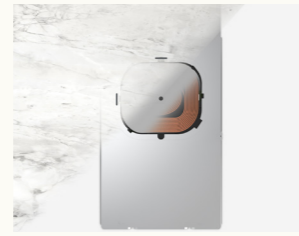

Bring any design vision to life with the choice of a wide range of Dekton worktop colours and finishes, all of which can be complemented with our iconic stainless steel or black high-precision control knobs. Below the surface, two different sizes of induction modules can be combined to accommodate your specific needs. A versatility and freedom of personalisation that can elevate any living space into something more.

A KNOB

The 400 series front-mounted control knobs are what make the Essential Induction undeniably and uniquely Gaggenau. Whether placed centred on the front of the worktop or aligned with the cooking zones, their high precision allows for direct, fast, and intuitive selection of the 12 power levels, keep warm function, and boost. They are available in stainless steel or black, to either seamlessly complement or boldly contrast the chosen design finish.

PRODUCT OVERVIEW

**Integrated induction module
CU 428 100**
Induction cooking zone Ø 28 cm
Use of cookware directly on
the worktop
Cooking zone centre light
indication
Pot sizes from Ø 15 to 28 cm
Front mounted control knobs

**Integrated induction module
CU 421 100**
Induction cooking zone Ø 21 cm
Use of cookware directly on
the worktop
Cooking zone centre light
indication
Pot sizes from Ø 10 to 21 cm
Front mounted control knobs