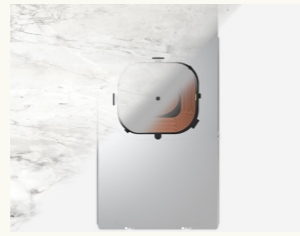

Bring any design vision to life with the choice of a wide range of Dekton worktop colours and finishes, all of which can be complemented with our iconic stainless steel or black high-precision control knobs. Below the surface, two different sizes of induction modules can be combined to accommodate your specific needs. A versatility and freedom of personalisation that can elevate any living space into something more.

A CONTROL KNOB

The 400 series front-mounted control knobs are what make the Essential Induction undeniably and uniquely Gaggenau. Whether placed centred on the front of the worktop or aligned with the cooking zones, their high precision allows for direct, fast, and intuitive selection of the 12 power levels, keep warm function, and boost. They are available in stainless steel or black, to either seamlessly complement or boldly contrast the chosen design finish.

PRODUCT OVERVIEW

**Integrated induction module
CU 428 100**
Induction cooking zone Ø 28 cm
Use of cookware directly on
the worktop
Cooking zone centre light
indication
Pot sizes from Ø 15 to 28 cm
Front mounted control knobs

**Integrated induction module
CU 421 100**
Induction cooking zone Ø 21 cm
Use of cookware directly on
the worktop
Cooking zone centre light
indication
Pot sizes from Ø 10 to 21 cm
Front mounted control knobs