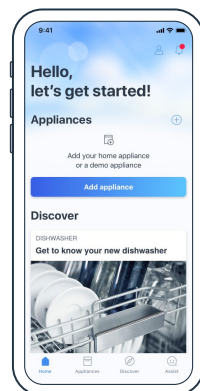

## Connect your dishwasher with Home Connect today

- 1 Download the Home Connect app and follow the instructions

You can also use Home Connect via the WeChat Mini Program.

- 2 Scan here to connect with the Home Connect app

### Selected benefits of Home Connect

- Control your dishwasher from anywhere via the app.
- Choose the right program for your dishes with EasyStart.
- Receive notifications when your tabs have run low and reorder them.