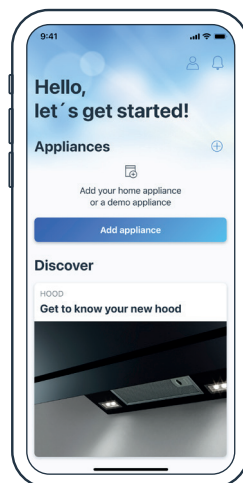

Quick Start Guide

Connect your hood with Home Connect today

1. 1 Download the Home Connect app and follow the instructions

Selected benefits of Home Connect

- → Easily adjust settings according to your preferences.
- → Be alerted when the filters need to be replaced or cleaned.
- → Easily connect the hood with the cooktop.

1. 2 Scan here to connect with the Home Connect app