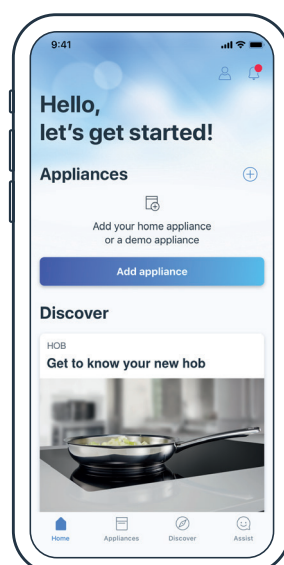

Quick Start Guide

Connect your hob with Home Connect today

1 Download Home Connect app and follow the instructions

You can also use Home Connect via the WeChat Mini Program.

2 Scan here to connect with the Home Connect app

Your QR-Code | **Scan here**

Please skip this step, if you use Home Connect via the WeChat Mini Program.

Selected benefits of Home Connect

- Is the hob switched off? Check your appliance from anywhere via the app.
- Choose from a great range of recipes and send the right settings to your hob.
- Your hob can adjust the hood settings as needed (matching hood required).

Do you have questions or would like to contact the Home Connect service hotline?

Then visit us at www.home-connect.cn

您还可以通过微信小程序使用家居互联。

您的二维码 | 扫描此处

如果您使用家居互联微信小程序，请跳过这一步。

立即将电磁灶连接至家居互联应用程序

- ① 下载家居互联应用程序
- ② 扫描二维码进行连接

您也可以透過微信小程序使用Home Connect。

您的QR碼 | 掃描這裡

若您透過微信小程序使用Home Connect，請略過此步驟。

立即將爐具連線到Home Connect

- ① 下載Home Connect app
- ② 掃描QR碼以連線

選擇Home Connect的優點:

- 爐具有沒有關？隨時隨地使用App確認爐具狀況。
- 爐具可以自動視使用情況調整排油煙機（需要相容機型）。
- 探索Home Connect合作廠商提供的更多實用選項。