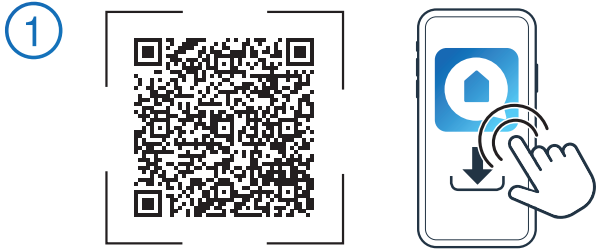

Quick Start Guide

Connect your hob with Home Connect today

1 Download Home Connect app and follow the instructions

You can also use Home Connect via the WeChat Mini Program.

2 Scan here to connect with the Home Connect app

Your QR-Code | **Scan here**

Please skip this step, if you use Home Connect via the WeChat Mini Program.

Selected benefits of Home Connect

- Is the hob switched off? Check your appliance from anywhere via the app.
- Choose from a great range of recipes and send the right settings to your hob.
- Your hob can adjust the hood settings as needed (matching hood required).

Do you have questions or would like to contact the Home Connect service hotline?

Then visit us at www.home-connect.cn

您还可以通过微信小程序使用家居互联。

您的二维码 | 扫描此处

如果您使用家居互联微信小程序，请跳过这一步。

立即将电磁灶连接至家居互联应用程序

- ① 下载家居互联应用程序
- ② 扫描二维码进行连接