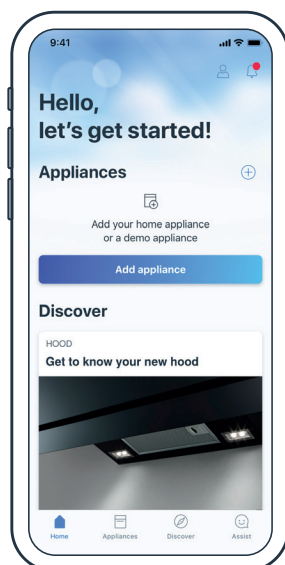

### 1 Download the Home Connect app and follow the instructions

You can also use Home Connect via the WeChat Mini Program.

### 2 Scan here to connect with the Home Connect app

Your QR-Code | **Scan here**

Please skip this step, if you use Home Connect via the WeChat Mini Program.