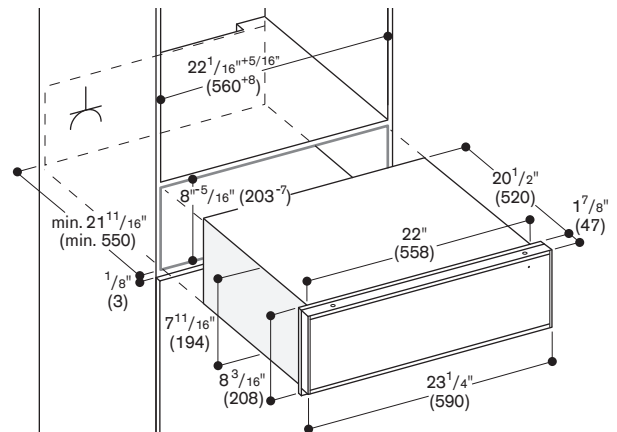

Cooking modes

Defrosting of meals/proofing of yeast dough.

Preheating of small beverages.

Keeping meals warm/slow cooking.

Warming of ovenware.

Operation

Rotary knob operation.

Recessed grip at the front bottom of drawer.

Features

Volume capacity: Dinner set for 8 people including $\varnothing$ 9 1/2" plates and soup bowls, additional bowls and serving dishes depending on size.
Max. load 33 lbs.

Usable interior dimensions:

H 5⁵/₁₆" x W 18 1¹/₁₆" x D 18 1¹/₁₆"

Integrated base glass plate heating for easy cleaning.

Convection fan for even heat distribution.

Status display, visible in the glass front.

Glass bottom made of safety glass.

Planning notes

The front of the appliance extends 1⁷/₈" from the cabinet front.

When mounting a BS Combi-steam oven/BM Combi-microwave oven/CM espresso machine directly above drawer in 24" cutout, the partition shelf is only required if installing in a horizontal configuration next to a BO 480/481 oven to ensure proper alignment.

Otherwise the partition shelf is not required.

Built-in under countertop or in single cut-out.

When mounting the drawer below the 400 series Combi-steam oven, plan a recess of at least 1³/₈" between the back wall and the drawer to allow for the inlet and outlet hose to be installed appropriately.

The electrical outlet can be planned behind the appliance.

Rating

Total rating: 810 W.

Total Amps: 10 A.

120 V / 60 Hz

Connecting cable 59" with plug.

Side view of WS 463 below BS Combi-steam oven, BM Combi-microwave oven or CM espresso machine