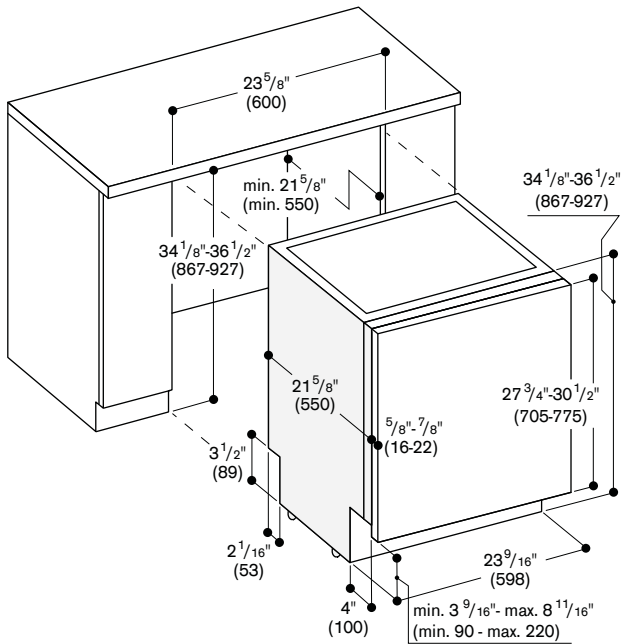

Please read further planning notes on pages 230–233.

Rating
Total rating: 1.3 kW.
Total Amps: 12 A.
120 V / 60 Hz
Connecting cable 47 1/4" with plug.

Euro Tub dishwasher DF 480

Toe kick height

- 3 3/16" - 6 5/16" for a height of 32 3/16"
- 5 7/8" - 8 1/16" for a height of 34 1/8"

Tall Tub dishwasher DF 481

Toe kick height

- 3 3/16" - 6 5/16" for a height of 34 1/8"
- 5 7/8" - 8 1/16" for a height of 36 1/2"

Connection dimensions for 24" wide dishwasher

[] values with extension kit