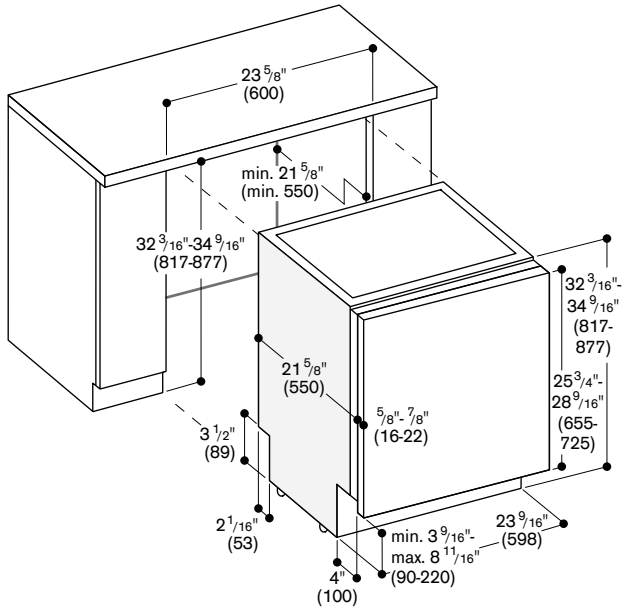

Euro Tub dishwasher DF 480

Toe kick height

- 3 3/16" - 6 5/16" for a height of 32 3/16"
- 5 7/8" - 8 1/16" for a height of 34 1/8"

Tall Tub dishwasher DF 481

Toe kick height

- 3 3/16" - 6 5/16" for a height of 34 1/8"
- 5 7/8" - 8 1/16" for a height of 36 1/2"