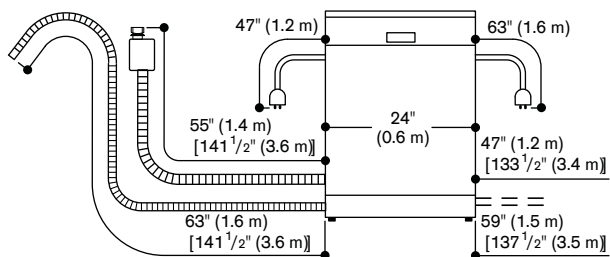

Maximum dish sizes for DF 481 (upper/lower rack)
9"/11", 8"/12" or 7"/13" respectively

13 place setting capacity.
Maximum glass loading capacity:
23 wine glasses.

Consumption data
Total annual energy consumption 259 kWh.
Water usage: 2.9 gallons.
Noise level: 41 dBA.

Planning notes
Height-adjustable feet.
Rear toe-kick protrusion 3 15/16" (see drawing).
To display the remaining time projection, a minimum toe-kick protrusion is required (1 9/16" + thickness of the cabinet front).
The maximum toe tick height must be reduced by 1 1/16" to provide an optimal display of the remaining time projection.
Rear feet adjustable at front.
Door weight up to 18 lbs. for DF 480 and 22 lbs. for DF 481.
Door panel dimension dependent on toe-kick height of kitchen cabinets.
Installation and usage also with cabinet handle possible. The push-to-open function remains active.
Ventilation openings required when installed as a tall unit.
Water connection with 3/4" screw gland.

Please read further planning notes on pages 230–233.

Rating
Total rating: 1.3 kW.
Total Amps: 12 A.
120 V / 60 Hz
Connecting cable 47 1/4" with plug.

Euro Tub dishwasher DF 480

Toe kick height

- 3 3/16" - 6 5/16" for a height of 32 3/16"
- 5 7/8" - 8 1/16" for a height of 34 1/8"

Tall Tub dishwasher DF 481

Toe kick height

- 3 3/16" - 6 5/16" for a height of 34 1/8"
- 5 7/8" - 8 1/16" for a height of 36 1/2"

Connection dimensions for 24" wide dishwasher

[] values with extension kit