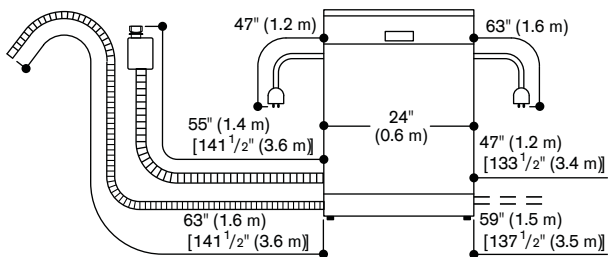

Rating

Total rating: 1.3 kW.

Total Amps: 12 A.

120 V / 60 Hz

Connecting cable 47 1/4" with plug.

Euro Tub dishwasher DF 480F with flexible hinge

Toe kick height

- 3 3/16" - 6 5/16" for a height of 32 3/16"
- 5 7/8" - 8 1/16" for a height of 34 1/8"

Tall Tub dishwasher DF 481F with flexible hinge

Toe kick height

- 3 3/16" - 6 5/16" for a height of 34 1/8"
- 5 7/8" - 8 1/16" for a height of 36 1/2"

Connection dimensions for 24" wide dishwasher

[] values with extension kit