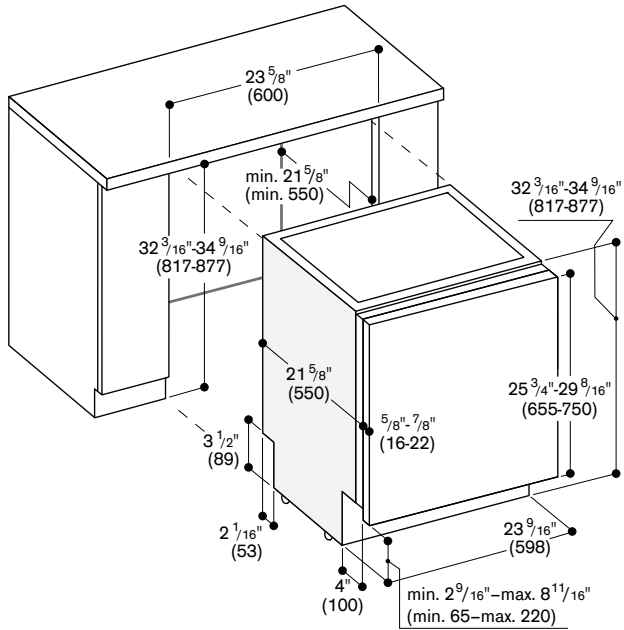

Rating

Total rating: 1.3 kW.

Total Amps: 12 A.

120 V / 60 Hz

Connecting cable 47 1/4" with plug.

Euro Tub dishwasher DF 480F with flexible hinge

Toe kick height

- 3 3/16" - 6 5/16" for a height of 32 3/16"
- 5 7/8" - 8 1/16" for a height of 34 1/8"

Tall Tub dishwasher DF 481F with flexible hinge

Toe kick height

- 3 3/16" - 6 5/16" for a height of 34 1/8"
- 5 7/8" - 8 1/16" for a height of 36 1/2"

Connection dimensions for 24" wide dishwasher

[] values with extension kit