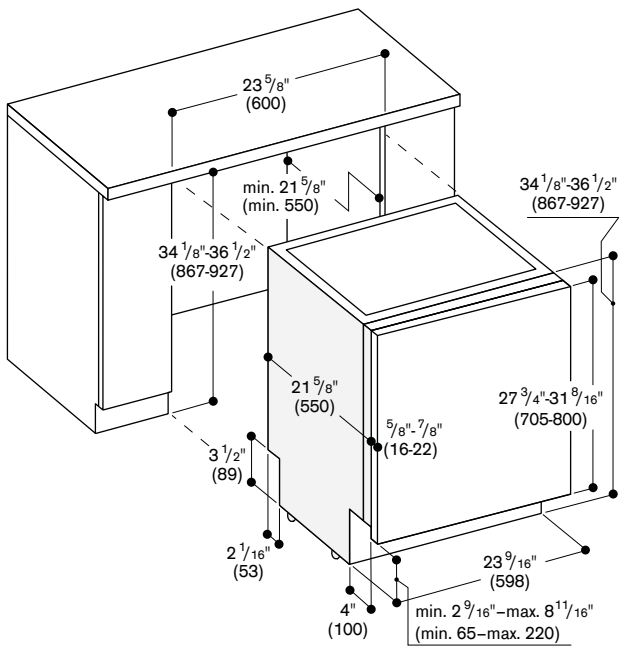

Rating

Total rating: 1.3 kW.

Total Amps: 12 A.

120 V / 60 Hz

Connecting cable 47 1/4" with plug.

Euro Tub dishwasher DF 480F with flexible hinge

Toe kick height

- 3 3/16" - 6 5/16" for a height of 32 3/16"
- 5 7/8" - 8 1/16" for a height of 34 1/8"

Tall Tub dishwasher DF 481F with flexible hinge

Toe kick height

- 3 3/16" - 6 5/16" for a height of 34 1/8"
- 5 7/8" - 8 1/16" for a height of 36 1/2"

Connection dimensions for 24" wide dishwasher

[] values with extension kit