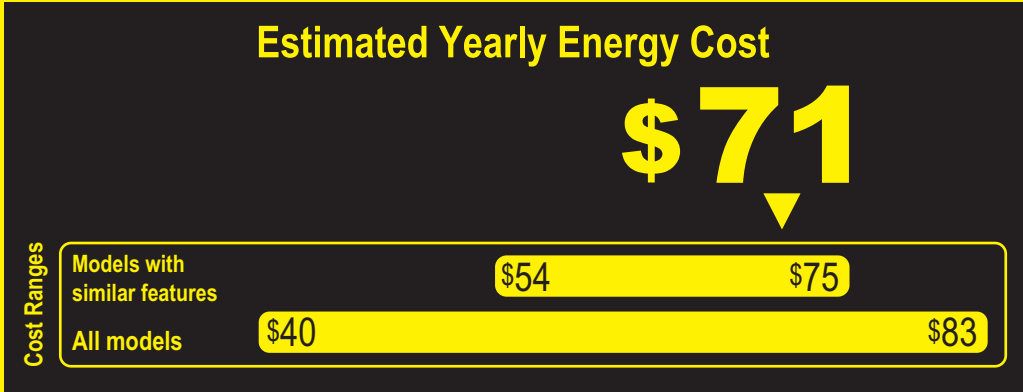

Model RB492701

Capacity: 19.9 Cubic Feet

Compare ONLY to other labels with yellow numbers.
Labels with yellow numbers are based on the same test procedures.

591 kWh

Estimated Yearly Electricity Use

- Your cost will depend on your utility rates and use.
- Both cost ranges based on models of similar size capacity.
- Models with similar features have automatic defrost, bottom-mounted freezer, and no through-the-door ice.
- Estimated energy cost based on a national average electricity cost of 12 cents per kWh.