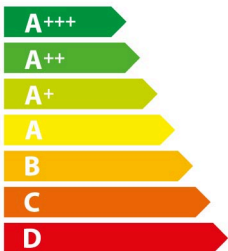

ENERGY

GAGGENAU

AC200161

A++

30
kWh/annum

ABCDEFG

ABCDEFG

ABC**D**EFG