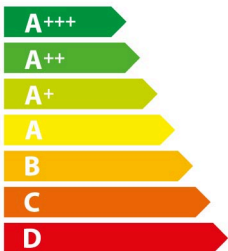

ENERGY

GAGGENAU

AW250172

A⁺

37
kWh/annum