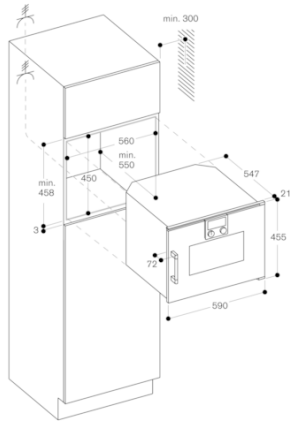

BSP250110
Combi-steam oven 200 series
Full glass door in Gaggenau Metallic
Width 60 cm
Controls at the top
2021-05-26
Page 2