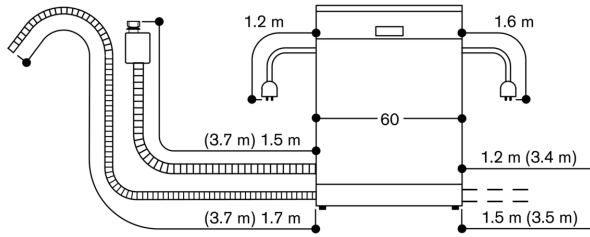

Cutlery basket.

Maximum dish sizes (upper/lower basket)

27/25, 24.5/27.5 or 22/31 cm respectively.

12 place setting capacity.

Maximum glass loading capacity 23 wine glasses.

Consumption data

Energy efficiency class A++ at a range of energy efficiency classes from A+++ to D.

Connecting cable pluggable.

Water connection with 3/4" screw joint.

Connection to hot or cold water possible.

Power consumption standby/network 2.0 W.

Power consumption left-on-mode 0.5 W.

Power consumption off-mode 0.5 W.

Time auto-standby/network 2 min.

Left-on-mode duration 0 min.

Please check the user manual for how to switch off the WiFi module.

81.5 cm high dishwasher with flexible hinge

Connection dimensions for a 60 cm wide dishwasher