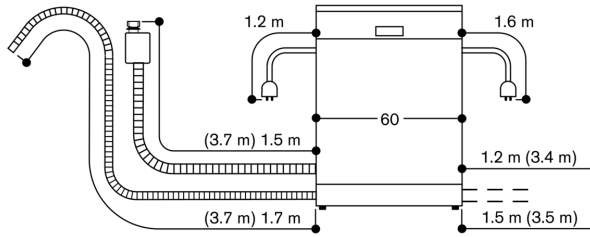

Cutlery basket.

Maximum dish sizes (upper/lower basket)

29/28, 26.5/30.5 or 24/34 cm respectively.

12 place setting capacity.

Maximum glass loading capacity 23 wine glasses.

Consumption data

Energy efficiency class A++ at a range of energy efficiency classes from A+++ to D.

Connecting cable pluggable.

Water connection with 3/4" screw joint.

Connection to hot or cold water possible.

Power consumption standby/network 2.0 W.

Power consumption left-on-mode 0.5 W.

Power consumption off-mode 0.5 W.

Time auto-standby/network 2 min.

Left-on-mode duration 0 min.

Please check the user manual for how to switch off the WiFi module.

86.5 cm high dishwasher with flexible hinge

Connection dimensions for a 60 cm wide dishwasher