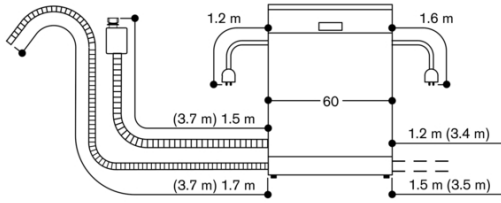

Consumption data

4 star energy rating, 5 star WELS water rating
12 L water consumption per wash.
From 0.64 kWh.
Noise level 40 dB (re 1 pW).

Planning notes

Height-adjustable feet.
Appliance plinth recess 100 mm (see drawing).
Rear feet adjustable at front.
Door weight up to 8.5 kg.
Door panel dimension dependent on plinth height of kitchen furniture.

Connection

Connecting cable pluggable.

Characteristics

Water consumption
12.0
Built-in / Free-standing
Built-in
Height of removable worktop
0
Dimensions of the product (HxWxD)
815 x 598 x 550
Required niche size for installation (HxWxD)
815-875 x 600 x 550
Depth with open door 90 degree
1150
Adjustable feet
Yes - all from front
Maximum adjustability feet
60
Adjustable plinth
Both horizontal and vertical
Net weight
41.696
Gross weight
44.0
Connection Rating
Fuse protection
10
Voltage
220-240
Frequency
50; 60
Length electrical supply cord
175
Plug type
AU plug
Length inlet hose
165
Length outlet hose
190
EAN code
4242006278847
Number of place settings
15
Energy efficiency rating
Energy consumption annual
Energy consumption
0.64
Power consumption in left-on mode - NEW (2010/30/EC)
Power consumption in off-mode - NEW (2010/30/EC)
Water consumption annual (l/annum)
Drying performance
Reference programme
Eco
Total cycle time of reference programme
170
Noise level
40
Installation typology
Fully-integrated

Consumption and connection features

2021-12-07
Page 1

Water connection with 3/4" screw joint.
Connection to hot or cold water possible.

81.5 cm high dishwasher

Connection dimensions for a 60 cm wide dishwasher