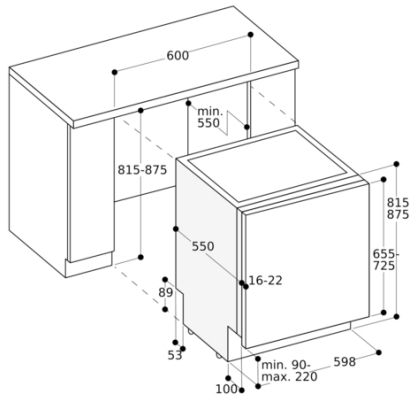

Consumption data

4 star energy rating, 5 star WELS water rating
12 L water consumption per wash.
From 0.64 kWh.
Noise level 40 dB (re 1 pW).

Planning notes

Height-adjustable feet.
Appliance plinth recess 100 mm (see drawing).
Rear feet adjustable at front.
Door weight up to 8.5 kg.
Door panel dimension dependent on plinth height of kitchen furniture.

Connection

Connecting cable pluggable.

Characteristics

Water consumption
12.0
Built-in / Free-standing
Built-in
Height of removable worktop
0
Dimensions of the product (HxWxD)
815 x 598 x 550
Required niche size for installation (HxWxD)
815-875 x 600 x 550
Depth with open door 90 degree
1150
Adjustable feet
Yes - all from front
Maximum adjustability feet
60
Adjustable plinth
Both horizontal and vertical
Net weight
41.696
Gross weight
44.0
Connection Rating
Fuse protection
10
Voltage
220-240
Frequency
50; 60
Length electrical supply cord
175
Plug type
AU plug
Length inlet hose
165
Length outlet hose
190
EAN code
4242006278847
Number of place settings
15
Energy efficiency rating
Energy consumption annual
Energy consumption
0.64
Power consumption in left-on mode - NEW (2010/30/EC)
Power consumption in off-mode - NEW (2010/30/EC)
Water consumption annual (l/annum)
Drying performance
Reference programme
Eco
Total cycle time of reference programme
170
Noise level
40
Installation typology
Fully-integrated

Consumption and connection features

2021-12-07
Page 1

Water connection with 3/4" screw joint.
Connection to hot or cold water possible.

81.5 cm high dishwasher

Connection dimensions for a 60 cm wide dishwasher