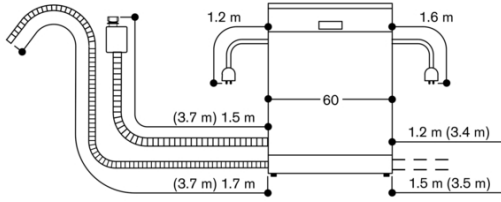

DF481562F
Dishwasher 400 series
Fully integrated
With flexible hinge
Height 86.5 cm

2021-12-07
Page 2

Connection dimensions for a 60 cm wide dishwasher