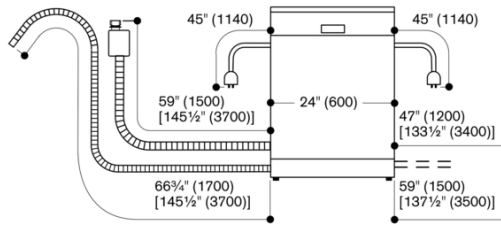

Product Features

UPC code
 825225963660
Variant color
 Not applicable
Panel ready
 Yes
Alternative colors available
Watts
 1440
Fuse protection
 12
Volts
 120
Frequency
 60
Energy Consumption
 269
Energy Star® qualified
 Yes
Plug type
 Nema5-15P
Required cutout size (HxWxD) (in)
 32 3/16" x 23 9/16" x 24"
Required cutout size (HxWxD)
 817-877 x 610 x 610
Overall appliance dimensions (HxWxD) (in)
 32 3/16" x 23 9/16" x 21 5/8"
Overall appliance dimensions (HxWxD)
 817 x 598 x 550
Power cord length (in)
 47 1/4"
Power cord length
 120
Length outlet hose (in)
 74 3/4"
Length outlet hose
 190
Length inlet hose (in)
 65"
Length inlet hose
 165
Product packaging dimensions (HxWxD)
 34 7/16" x 26" x 26 3/4"
Product packaging dimensions (HxWxD)
 870 x 670 x 660
Tube material
 Stainless steel
Tube type
 EuroTub/ADA
ADA Compliant
 Yes
Number of place settings
 13

Consumption and connection features

2022-05-26
 Page 1

Color Variants

DF210700
Fully integrated
Height 81.7 cm, 34 1/8"

Included accessories

1 x baking tray spray head.

Optional accessories

DA020010
Stainless steel trim kit for Euro tub dishwashers
DA042030
Sterling silver cutlery cassette
DA043000
Holder for long-stemmed glasses

Installation Accessories

DA020010
Stainless steel trim kit for Euro tub dishwashers
GH045010
Handle bar with 2 mounts, stainless steel, length 7 11/16", drilling distance 16 13/16", for custom panel.
GZ010011
Extension for inlet and outlet (78" long)

Connection dimensions for a 24" (600 mm) wide dishwasher

[] values with extension kit
 measurements in inches (mm)

Dishwasher (32 3/16" (81.7 cm))