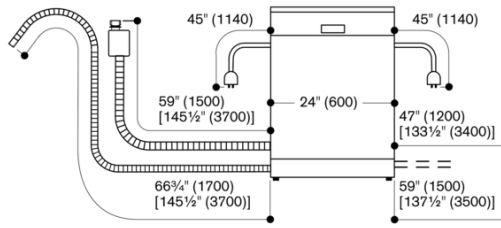

Product Features

UPC code
 825225965046
Variant color
 Not applicable
Panel ready
 Yes
Alternative colors available
Watts
 1440
Fuse protection
 12
Volts
 120
Frequency
 60
Energy Consumption
 269
Energy Star® qualified
 Yes
Plug type
 Nema5-15P
Required cutout size (HxWxD) (in)
 34 1/8" x 23 9/16" x 24"
Required cutout size (HxWxD)
 867-927 x 610 x 610
Overall appliance dimensions (HxWxD) (in)
 34 1/8" x 23 9/16" x 21 5/8"
Overall appliance dimensions (HxWxD)
 867 x 598 x 550
Power cord length (in)
 47 1/4"
Power cord length
 120
Length outlet hose (in)
 74 3/4"
Length outlet hose
 190
Length inlet hose (in)
 65"
Length inlet hose
 165
Product packaging dimensions (HxWxD)
 36 7/16" x 26" x 26 3/4"
Product packaging dimensions (HxWxD)
 930 x 670 x 660
Tube material
 Stainless steel
Tube type
 TallTub
ADA Compliant
 No
Number of place settings
 13

Consumption and connection features

2022-05-13
 Page 1

Color Variants

DF211700
Fully integrated
Height 86.7 cm, 34 1/8"

Included accessories

1 x baking tray spray head.

Optional accessories

DA020110
 Stainless steel trim kit for tall tub dishwashers
DA042030
 Sterling silver cutlery cassette
DA043000
 Holder for long-stemmed glasses
DA231110
 Stainless steel-backed full glass door panel for tall tub dishwashers, handle included

Installation Accessories

DA020110
 Stainless steel trim kit for tall tub dishwashers
DA231110
 Stainless steel-backed full glass door panel for tall tub dishwashers, handle included
GH045010
 Handle bar with 2 mounts, stainless steel, length 7 11/16", drilling distance 16 13/16", for custom panel.
GZ010011
 Extension for inlet and outlet (78" long)

Connection dimensions for a 24" (600 mm) wide dishwasher

[] values with extension kit
measurements in inches (mm)