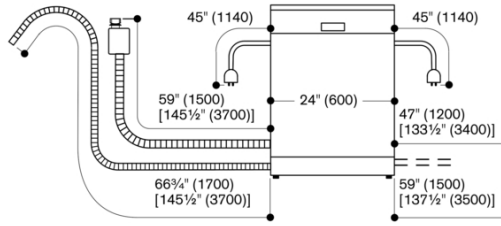

**Length outlet hose (in)**  
 74 3/4"

**Length outlet hose**  
 190

**Length inlet hose (in)**  
 65"

**Length inlet hose**  
 165

**Product packaging dimensions (HxWxD)**  
 34 7/16" x 26" x 26 3/4"

**Product packaging dimensions (HxWxD)**  
 880 x 670 x 660

#### Color Variants

**DF480700**  
**Fully integrated**  
**Height 81.7 cm, 34 1/8"**

#### Installation Accessories

**DA020010**  
**Stainless steel trim kit for Euro tub dishwashers**  
**GZ010011**  
**Extension for inlet and outlet (78" long)**

**GAGGENAU**

Connection dimensions for a 24" (600 mm) wide dishwasher

[ ] values with extension kit  
 measurements in inches (mm)

Dishwasher (32 3/16" (81.7 cm))