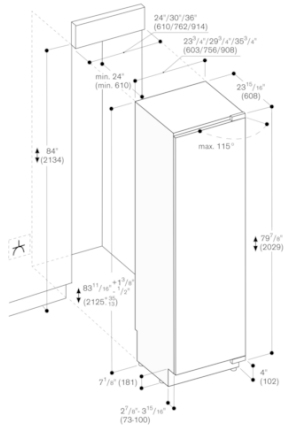

RC462705
Vario refrigerator 400 series
With fresh cooling 0 °C
Fully integrated
Niche width 61 cm, Niche height 213.4 cm
cm
2021-06-20
Page 2