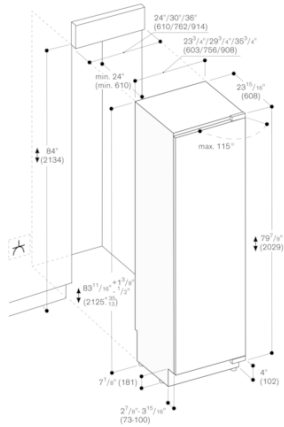

RC472705
Vario refrigerator 400 series
With fresh cooling 0 °C
Fully integrated
Niche width 76.2 cm, Niche height 213.4 cm
2021-06-12
Page 2