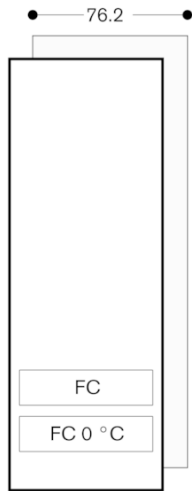

RC472705
Vario refrigerator 400 series
With fresh cooling 0 °C
Fully integrated
Niche width 76.2 cm, Niche height 213.4 cm
2021-06-12
Page 2