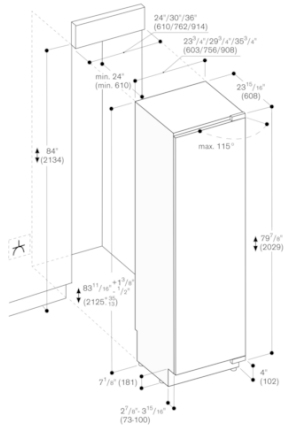

RC492705
Vario refrigerator 400 series
With fresh cooling 0 °C
Fully integrated
Niche width 91.4 cm, Niche height 213.4 cm
2021-06-20
Page 2