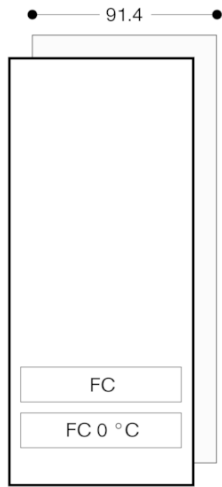

RC492705
Vario refrigerator 400 series
With fresh cooling 0 °C
Fully integrated
Niche width 91.4 cm, Niche height 213.4 cm
2021-06-20
Page 2