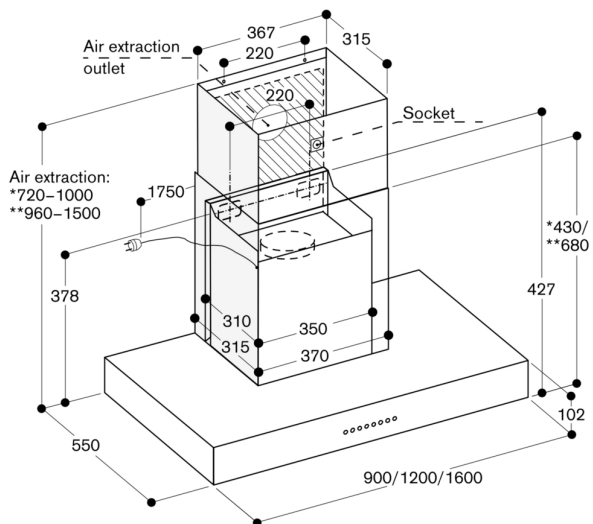

AD442012

Chimney

AD442012

- Length: 620 mm
- Length: 620 mm

* With air extraction chimney 442 012, suitable for ceiling heights from 2.35 m to 2.60 m.

** With air extraction chimney AD 442 022, suitable for ceiling heights from 2.60 m to 3.10 m; Specifications refer to the distance of 1.60 m from the floor to the lower edge of the hood.