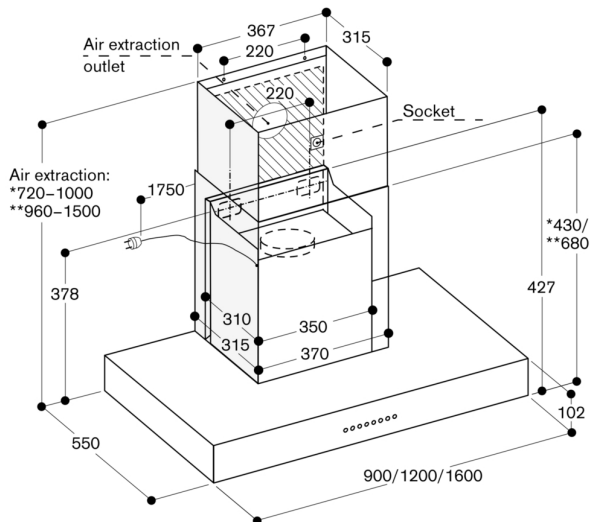

AD442022

Chimney

AD442022

- Length: 860 mm
- Length: 860 mm

\* With air extraction chimney 442 012, suitable for ceiling heights from 2.35 m to 2.60 m.

\*\* With air extraction chimney AD 442 022, suitable for ceiling heights from 2.60 m to 3.10 m; Specifications refer to the distance of 1.60 m from the floor to the lower edge of the hood.