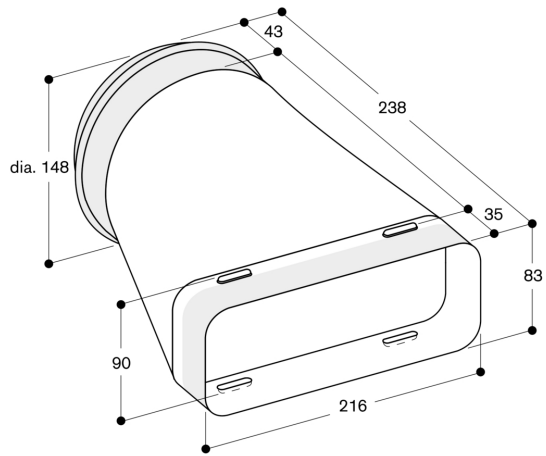

AD854041

Adapter duct
round-flat

AD854041

- Transition from flat duct to round duct.
- Round duct connecting piece is fitted with a seal.
- Suitable for flat duct and flat duct flex.
- Suitable for round duct and aluflex pipe.
- Transition from flat duct to round duct.

Features

Round duct connecting piece is fitted with a seal.

Planning notes

Suitable for flat duct and flat duct flex.
Suitable for round duct and aluflex pipe.

measurements in mm

measurements in inches (mm)