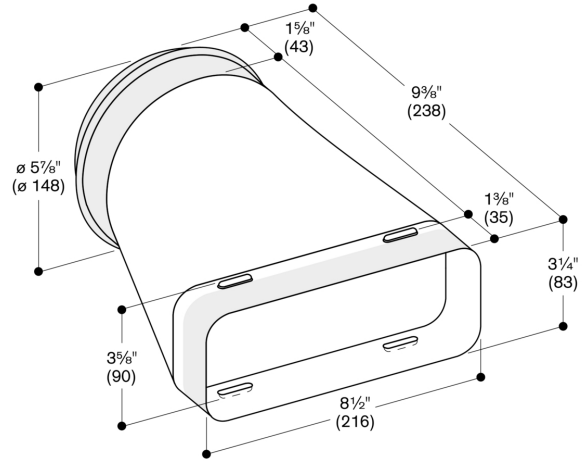

AD854041

Adapter duct
round-flat

AD854041

- Transition from flat duct to round duct.
- Round duct connecting piece is fitted with a seal.
- Suitable for flat duct and flat duct flex.
- Suitable for round duct and aluflex pipe.
- Transition from flat duct to round duct.

Features

Round duct connecting piece is fitted with a seal.

Planning notes

Suitable for flat duct and flat duct flex.
Suitable for round duct and aluflex pipe.

measurements in mm

measurements in inches (mm)