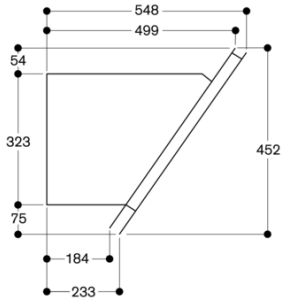

Connection

Total connected load 270 W.

Connecting cable 1.3 m with plug.

Power consumption standby/display off 0.5 W.

Please check the user manual for how to switch off the WiFi module.

AW250172
Wall-mounted hood 200 series
Full glass front in Gaggenau anthracite
Width 70 cm
Air extraction/recirculation
Delivery without chimney

created on 2021-10-28
Page 2

Side view

Air recirculation

Air extraction