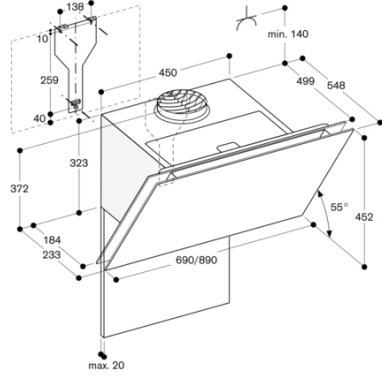

Clearance above gas appliances min. 65 cm (more than total load gas 12 kW min. 70 cm).

Clearance above electric appliances min. 45 cm.

When installing a ventilation hood with air extraction mode and a chimney-vented fireplace, the hood's power supply line needs a suitable safety switch.

Connection

Total connected load 270 W.

Connecting cable 1.3 m with plug.

Power consumption standby/display off 0.5 W.

Please check the user manual for how to switch off the WiFi module.

AW250172
Wall-mounted hood 200 series
Full glass front in Gaggenau anthracite
Width 70 cm
Air extraction/recirculation
Delivery without chimney

created on 2021-10-28
Page 2

Side view

Air recirculation

Air extraction