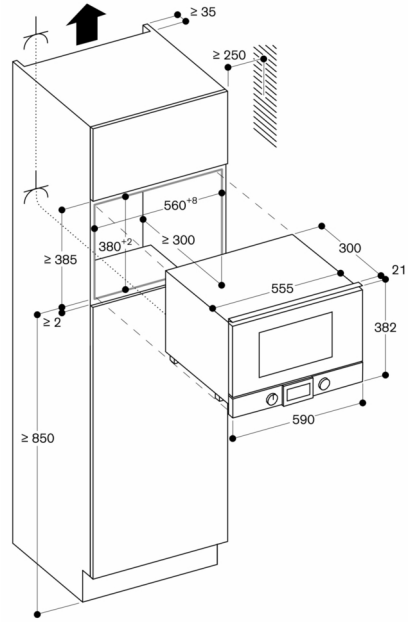

Cooled housing with temperature protection.

Planning notes

Door hinge not reversible.

Minimum installation height 85 cm (top edge of
niche bottom).

Height-adjustable feet.

Installation of BMP above BOP with
intermediate shelf.

Necessary lateral gap between appliance door
and furniture panel of min. 5 mm.

The door panel surface of the appliance extends
21 mm from the furniture cavity.

When planning a corner solution, pay attention
to the side-opening door and the minimum
required distance to the wall.

Connection

Total connected load 2.0 KW.

Connection cable 1.7 m, pluggable.

Installation in an upper cabinet

Socket
measurements in mm

Installation in a tall cupboard

Socket
measurements in mm

Side view of BMP 224/225 over BOP