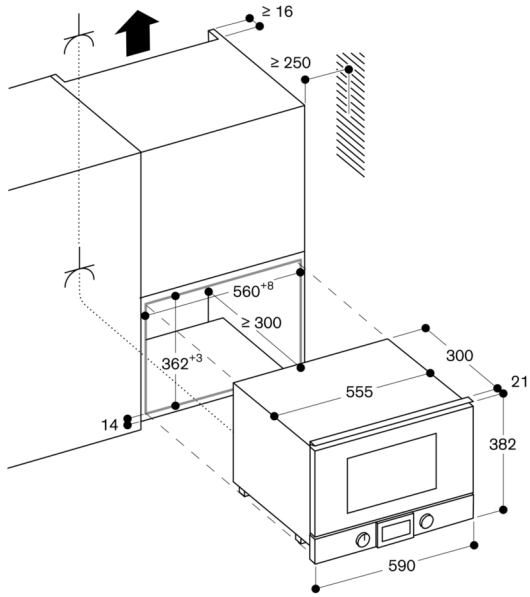

Cooled housing with temperature protection.

Planning notes

Door hinge not reversible.

Minimum installation height 85 cm (top edge of
niche bottom).

Height-adjustable feet.

Installation of BMP above BOP with
intermediate shelf.

Necessary lateral gap between appliance door
and furniture panel of min. 5 mm.

The door panel surface of the appliance extends
21 mm from the furniture cavity.

When planning a corner solution, pay attention
to the side-opening door and the minimum
required distance to the wall.

Connection

Total connected load 2.0 KW.

Connection cable 1.7 m, pluggable.

Installation in an upper cabinet

Socket
measurements in mm

Installation in a tall cupboard

Socket
measurements in mm

Side view of BMP 224/225 over BOP