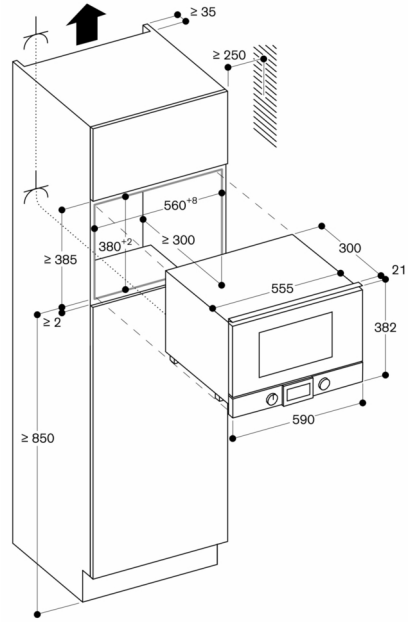

#### Planning notes

Door hinge not reversible.

Minimum installation height 85 cm (top edge of niche bottom).

Height-adjustable feet.

Installation of BMP above BOP with intermediate shelf.

Necessary lateral gap between appliance door and furniture panel of min. 5 mm.

The door panel surface of the appliance extends 21 mm from the furniture cavity.

When planning a corner solution, pay attention to the side-opening door and the minimum required distance to the wall.

#### Connection

Total connected load 2.0 KW.

Connection cable 1.7 m, pluggable.

Installation in an upper cabinet

Socket  
measurements in mm

Installation in a tall cupboard

Socket  
measurements in mm

Side view of BMP 224/225 over BOP