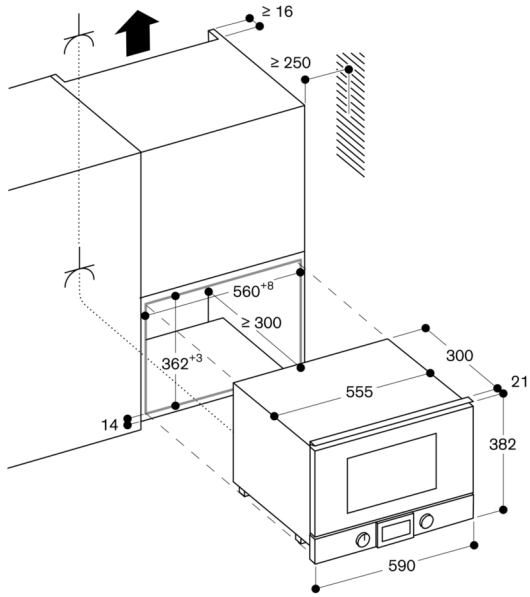

#### Planning notes

Door hinge not reversible.

Minimum installation height 85 cm (top edge of niche bottom).

Height-adjustable feet.

Installation of BMP above BOP with intermediate shelf.

Necessary lateral gap between appliance door and furniture panel of min. 5 mm.

The door panel surface of the appliance extends 21 mm from the furniture cavity.

When planning a corner solution, pay attention to the side-opening door and the minimum required distance to the wall.

#### Connection

Total connected load 2.0 KW.

Connection cable 1.7 m, pluggable.

Installation in an upper cabinet

Socket  
measurements in mm

Installation in a tall cupboard

Socket  
measurements in mm

Side view of BMP 224/225 over BOP