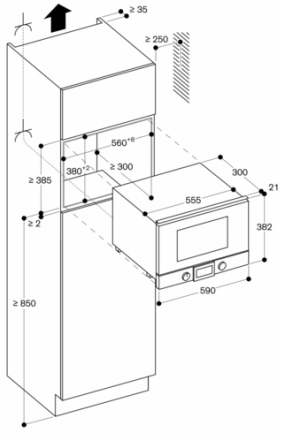

Safety

Thermally insulated door with double glazing.
Triple door lock.
Child lock.
Safety shut-off.
Cooled housing with temperature protection.

Planning notes

Door hinge not reversible.
Minimum installation height 85 cm (top edge of niche bottom).
Height-adjustable feet.
Installation of BMP above BOP with intermediate shelf.
Necessary lateral gap between appliance door and furniture panel of min. 5 mm.
The door panel surface of the appliance extends 21 mm from the furniture cavity.
When planning a corner solution, pay attention to the 90° door opening angle.

Connection

Total connected load 2.0 KW.

Characteristics

Type of micro-wave oven
MW+Grill function
Type of control
Electronic
Color / Material Front
Dimensions
Cavity dimensions
220 x 350 x 270
Approval certificates
CE, E17D UKCA marking, Ukraine, VDE
Length of electrical supply cord
170
Net weight
18.9
Gross weight
21.5
EAN code
4242006218508
Maximum micro-wave power
900
Connection rating
1990
Fuse protection
10
Voltage
220-240
Frequency
60; 50
Plug type
Gardy plug w/ earthing
Cavity dimensions
220 x 350 x 270

Included accessories

1 x glass pan.
1 x grid.

Product Variants

BMP224130
Microwave oven 200 series
Full glass door in Gaggenau Silver
Width 60 cm
Controls at the bottom

Installation in an upper cabinet

Socket
 measurements in mm

Installation in a tall cupboard

Socket
 measurements in mm

Side view of BMP 224/225 over BOP