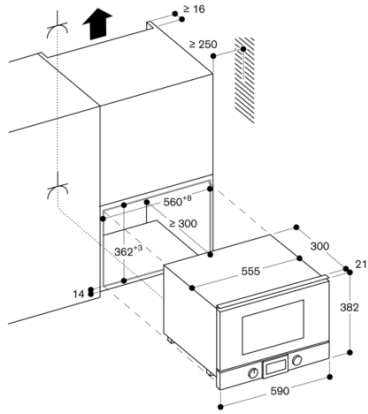

Safety

Thermally insulated door with double glazing.
Triple door lock.
Child lock.
Safety shut-off.
Cooled housing with temperature protection.

Planning notes

Door hinge not reversible.
Minimum installation height 85 cm (top edge of niche bottom).
Height-adjustable feet.
Installation of BMP above BOP with intermediate shelf.
Necessary lateral gap between appliance door and furniture panel of min. 5 mm.
The door panel surface of the appliance extends 21 mm from the furniture cavity.
When planning a corner solution, pay attention to the 90° door opening angle.

Connection

Total connected load 2.0 KW.

Characteristics

Type of micro-wave oven
MW+Grill function
Type of control
Electronic
Color / Material Front
Dimensions
Cavity dimensions
220 x 350 x 270
Approval certificates
CE, E17D UKCA marking, Ukraine, VDE
Length of electrical supply cord
170
Net weight
18.9
Gross weight
21.5
EAN code
4242006218508
Maximum micro-wave power
900
Connection rating
1990
Fuse protection
10
Voltage
220-240
Frequency
60; 50
Plug type
Gardy plug w/ earthing
Cavity dimensions
220 x 350 x 270

Consumption and connection features

created on 2022-07-22
Page 1

Color Variants

BMP225130
Full glass door in Gaggenau Silver
Width 60 cm
BMP225100
Full glass door in Gaggenau Anthracite
Width 60 cm
BMP225110
Full glass door in Gaggenau Metallic
Width 60 cm

Included accessories

1 x glass pan.
1 x grid.

Product Variants

BMP224130
Microwave oven 200 series
Full glass door in Gaggenau Silver
Width 60 cm
Controls at the bottom

Installation in an upper cabinet

Socket
 measurements in mm