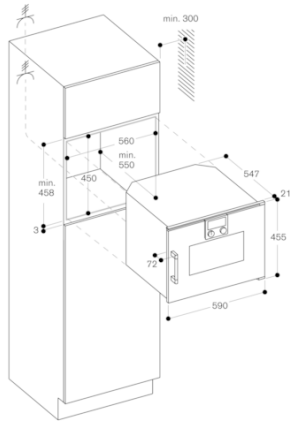

BSP250130
Combi-steam oven 200 series
Full glass door in Gaggenau Silver
Width 60 cm
Controls at the top
created on 2021-02-22
Page 2