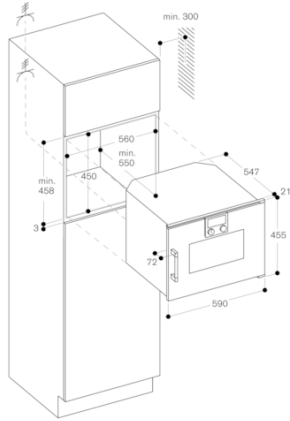

BSP251130
Combi-steam oven 200 series
Full glass door in Gaggenau Silver
Width 60 cm
Controls at the top
created on 2021-02-22
Page 2