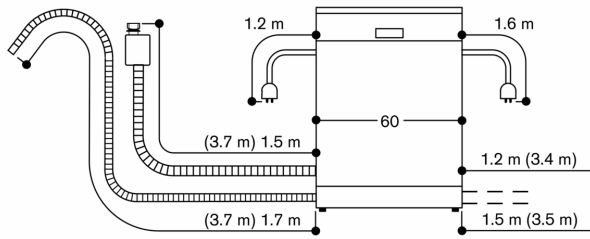

Connection

Total connected load 2.0 KW - 2.4 KW.

Connecting cable plugable.

Water connection with 3/4 " screw joint.

Connection to hot or cold water possible.

Power consumption standby/network 2 W.

Power consumption left-on-mode 0.5 W.

Power consumption off-mode 0.5 W.

Time auto-standby/network 2 min.

Left-on-mode duration 0 min.

Please check the user manual for how to switch off the WiFi module.

81.5 cm high dishwasher

Connection dimensions for a 60 cm wide dishwasher