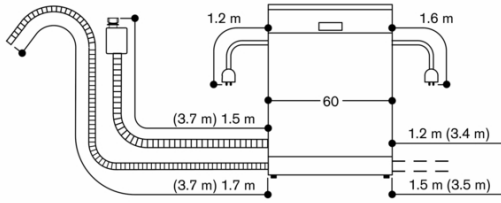

Connection dimensions for a 60 cm wide dishwasher

( ) values with extension kit