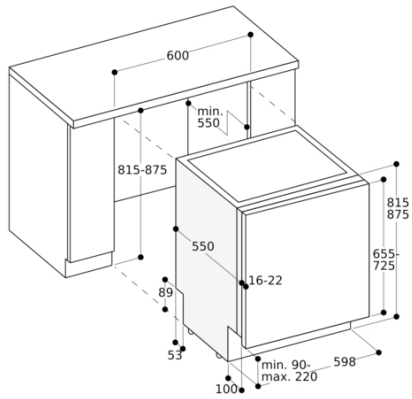

Product rating

Energy efficiency class A+++ at a range of energy efficiency classes from A++ + to D.

Characteristics

Energy Efficiency Class
 D
Energy Consumption for 100 cycles Eco Programme
 84
Maximum number of place settings
 13
The water consumption of the eco programme in liters per cycle
 9.5
Programme duration
 3:15
Airborne acoustical noise emissions
 42
Airborne acoustical noise emission class
 B
Construction type
 Built-in
Height of removable worktop
 0
Dimensions of the product (HxWxD)
 815 x 598 x 550
Required niche size for installation (HxWxD)
 815-875 x 600 x 550
Approval certificates
 CE, VDE
Depth with open door 90 degree
 1150
Adjustable feet
 Yes - all from front
Maximum adjustability feet
 60
Adjustable plinth
 both horizontal and vertical
Net weight
 45.7
Gross weight
 48.0
Connection rating
 2400
Fuse protection
 10
Voltage
 220-240
Frequency
 50; 60
Length of electrical supply cord
 175
Plug type
 Gardy plug w/ earthing
Length inlet hose
 165
Length outlet hose
 190
EAN code
 4242006289317
Installation type
 Full-integrated

Consumption and connection features

created on 2022-02-27
 Page 1

From 9.5 l water.
 From 0.82 kWh.
 Noise level 42 dB (re 1 pW).

Planning notes

Height-adjustable feet.
 Appliance plinth recess 100 mm (see drawing).
 To display the remaining time projection, a minimum plinth protrusion must be present (40 mm + thickness of the furniture front).
 The maximum plinth height must be reduced by 30 mm to provide an optimal display of the remaining time projection.
 Rear feet adjustable at front.
 Door weight up to 8.5 kg.
 Door panel dimension dependent on plinth height of kitchen furniture.

Color Variants

DF260167
fully integrated
Height 81.5 cm

Included accessories

1 x baking tray spray head.

Optional accessories

DA041061
DA042030
Silvercare cartridge for all dishwashers
DA043000
Holder for long-stemmed glasses

81.5 cm high dishwasher

Connection dimensions for a 60 cm wide dishwasher

() values with extension kit