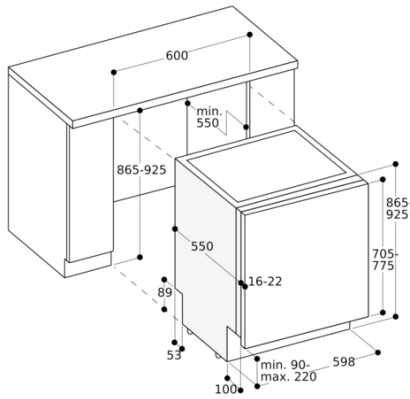

86.5 cm high dishwasher