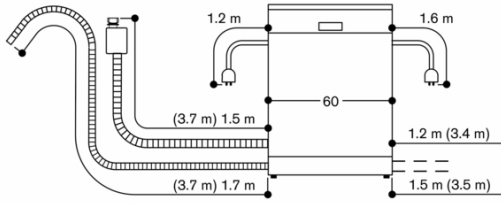

Product rating

Energy efficiency class C at a range of energy efficiency classes from A to G. From 9.5 l water.
 From 0.82 kWh.
 Noise level 42 dB (re 1 pW).

Planning notes

Height-adjustable feet.
 Appliance plinth recess 100 mm (see drawing).
 To display the remaining time projection, a minimum plinth protrusion must be present (40 mm + thickness of the furniture front).
 The maximum plinth height must be reduced by 30 mm to provide an optimal display of the remaining time projection.
 Rear feet adjustable at front.
 Door weight up to 10 kg.
 Door panel dimension dependent on plinth height of kitchen furniture.

Connection

Total connected load 2000-2400 W.
 Connecting cable pluggable.
 Water connection with 3/4 " screw joint.
 Connection to hot or cold water possible.
 Power consumption standby/network 2 W.
 Power consumption left-on-mode 0.5 W.
 Power consumption off-mode 0.5 W.
 Time auto-standby/network 2 min.
 Left-on-mode duration 0 min.
 Please check the user manual for how to switch off the WiFi module.

Color Variants

DF261100
fully integrated
Height 86.5 cm

Included accessories

1 x baking tray spray head.
 1 x stainless steel trim kit.

Optional accessories

DA041061
DA042030
Silvercare cartridge for all dishwashers
DA043000
Holder for long-stemmed glasses
DA045060
3rd basket

Connection dimensions for a 60 cm wide dishwasher

() values with extension kit