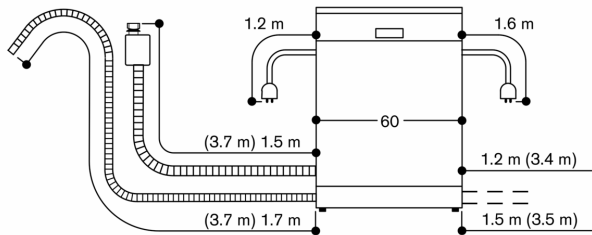

#### Planning notes

Height-adjustable feet.  
Appliance plinth recess 100 mm (see drawing).  
To display the remaining time projection, a minimum plinth protrusion must be present (40 mm + thickness of the furniture front).  
The maximum plinth height must be reduced by 30 mm to provide an optimal display of the remaining time projection.  
Rear feet adjustable at front.  
Door weight up to 10 kg.  
Door panel dimension dependent on plinth height of kitchen furniture.

#### Connection

Total connected load 2.0 KW - 2.4 KW.  
Connecting cable plugable.  
Water connection with 3/4 " screw joint.  
Connection to hot or cold water possible.  
Power consumption standby/network 2 W.  
Power consumption left-on-mode 0.5 W.  
Power consumption off-mode 0.5 W.  
Time auto-standby/network 2 min.  
Left-on-mode duration 0 min.  
Please check the user manual for how to switch off the WiFi module.

86.5 cm high dishwasher

Connection dimensions for a 60 cm wide dishwasher

( ) values with extension kit