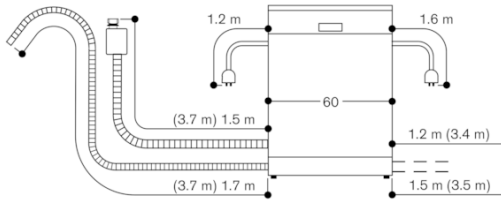

Characteristics
Water consumption (l)
 9.5
Construction type
 Built-in
Height of removable worktop (mm)
 0
Dimensions of the product (HxWxD)
 865 x 598 x 550
Required niche size for installation (HxWxD)
 865-925 x 600 x 550
Depth with open door 90 degree (mm)
 1200
Adjustable feet
 Yes - all from front
Maximum adjustability feet (mm)
 60
Adjustable plinth
 both horizontal and vertical
Net weight (kg)
 45.688
Gross weight (kg)
 48.0
Connection rating (W)
Current (A)
 10
Voltage (V)
 220-240
Frequency (Hz)
 50; 60
Length of electrical supply cord (cm)
 175
Plug type
 GARDY plug w/ earthing
Length inlet hose (cm)
 165
Length outlet hose (cm)
 190
EAN code
 4242006271572
Number of place settings
 12
Energy efficiency rating
Energy consumption annual (kWh/ annum) - NEW (2010/30/EC)
 258.00
Energy consumption (kWh)
 0.90
Power consumption in left-on mode (W) - NEW (2010/30/EC)
 0.50
Power consumption in off-mode (W) - NEW (2010/30/EC)
 0.50
Water consumption annual (l/annum) - NEW (2010/30/EC)
 2660
Drying performance
 A
Reference programme
 Eco
Total cycle time of reference programme (min)
 195
Noise level (dB(A) re 1 pW)
 42
Installation type
 Full-integrated

Consumption and connection features
 created on 2021-07-08
 Page 1

Door panel dimension dependent on plinth height of kitchen furniture. For installation into a tall unit, ventilation openings are required (min. 200 cm²).

Connection
 Connecting cable plugable.
 Water connection with 3/4" screw joint.
 Connection to hot or cold water possible.

Color Variants
DF261164F
fully integrated
with flexible hinge

Included accessories
 1 x baking tray spray head.

Connection dimensions for a 60 cm wide dishwasher

() values with extension kit

86.5 cm high dishwasher with flexible hinge