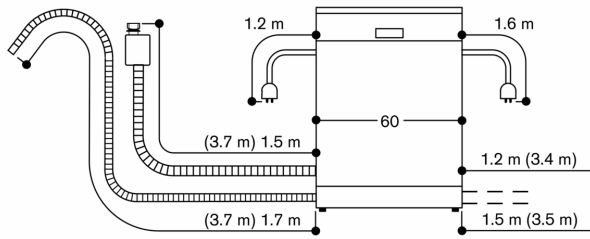

Interior

Flexible basket system with smooth running rails on all levels.
Upper basket:
Over extension. Optional extra cleaning area by activating additional spray nozzles. Rackmatic with 3 levels, adjustable in height up to 5 cm. 6 folding spines. 4 folding racks for optimal protection of glass.
Lower basket:
8 folding spines. 2 folding racks for optimal protection of glass. Dividable glass support. Cutlery basket.
Maximum dish sizes (upper/lower basket) 27/25, 24.5/27.5 or 22/31 cm respectively.
12 place setting capacity.
Maximum glass loading capacity 23 wine glasses.

Product rating

Energy efficiency class B at a range of energy efficiency classes from A to G.
From 9.5 l water.
From 0.626 kWh.
Noise level 43 dB (re 1 pW).

Planning notes

Height-adjustable feet.
Appliance plinth recess 100 mm (see drawing).
To display the remaining time projection, a minimum plinth protrusion must be present (40 mm + thickness of the furniture front).
The maximum plinth height must be reduced by 30 mm to provide an optimal display of the remaining time projection.
Rear feet adjustable at front.
Door weight up to 8.5 kg.
Door panel dimension dependent on plinth height of kitchen furniture.
Installation and usage also with furniture handle possible. The push-to-open function remains active.

Connection

Total connected load 2.0 KW - 2.4 KW.
Connecting cable plugable.
Water connection with 3/4 " screw joint.
Connection to hot or cold water possible.
Power consumption standby/network 2 W.
Time auto-standby/network 2 min.
Left-on-mode duration 0 min.
Please check the user manual for how to switch off the WiFi module.

81.5 cm high dishwasher

Connection dimensions for a 60 cm wide dishwasher

() values with extension kit