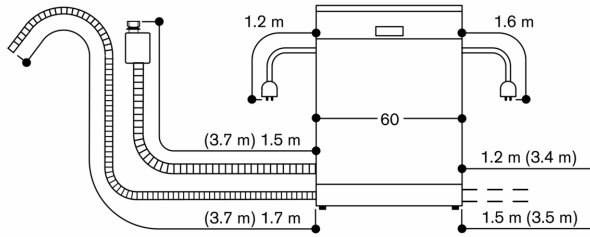

Installation and usage also with furniture handle possible. The push-to-open function remains active.

**Connection**

Total connected load 2.0 KW - 2.4 KW.

Connecting cable plugable.

Water connection with 3/4 " screw joint.

Connection to hot or cold water possible.

Power consumption standby/network 2 W.

Time auto-standby/network 2 min.

Left-on-mode duration 0 min.

Please check the user manual for how to switch off the WiFi module.

81.5 cm high dishwasher with flexible hinge

Connection dimensions for a 60 cm wide dishwasher

( ) values with extension kit