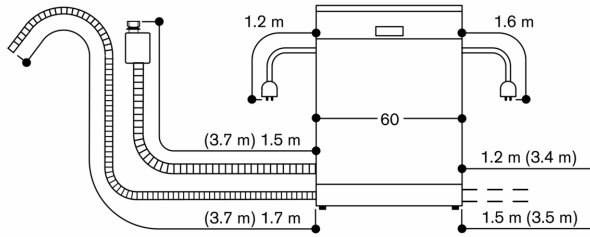

Interior

Flexible basket system with smooth running rails on all levels.
Upper basket:
Over extension. Optional extra cleaning area by activating additional spray nozzles. Rackmatic with 3 levels, adjustable in height up to 5 cm. 6 folding spines. 4 folding racks for optimal protection of glass.
Lower basket:
8 folding spines. 2 folding racks for optimal protection of glass. Dividable glass support. Cutlery basket.
Maximum dish sizes (upper/lower basket) 29/28, 26.5/30.5 or 24/34 cm respectively.
12 place setting capacity.
Maximum glass loading capacity 23 wine glasses.

Product rating

Energy efficiency class B at a range of energy efficiency classes from A to G.
From 9.5 l water.
From 0.626 kWh.
Noise level 43 dB (re 1 pW).

Planning notes

Height-adjustable feet.
Appliance plinth recess 100 mm (see drawing).
To display the remaining time projection, a minimum plinth protrusion must be present (40 mm + thickness of the furniture front).
The maximum plinth height must be reduced by 30 mm to provide an optimal display of the remaining time projection.
Rear feet adjustable at front.
Door weight up to 10 kg.
Door panel dimension dependent on plinth height of kitchen furniture.
Installation and usage also with furniture handle possible. The push-to-open function remains active.

Connection

Total connected load 2.0 KW - 2.4 KW.
Connecting cable plugable.
Water connection with 3/4 " screw joint.
Connection to hot or cold water possible.
Power consumption standby/network 2 W.
Time auto-standby/network 2 min.
Left-on-mode duration 0 min.
Please check the user manual for how to switch off the WiFi module.

86.5 cm high dishwasher

Connection dimensions for a 60 cm wide dishwasher

() values with extension kit