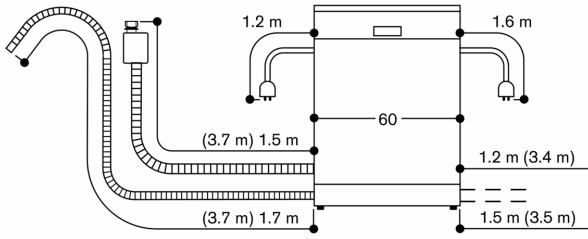

Installation and usage also with furniture handle possible. The push-to-open function remains active.

Connection

Total connected load 2.0 KW - 2.4 KW.

Connecting cable plugable.

Water connection with 3/4 " screw joint.

Connection to hot or cold water possible.

Power consumption standby/network 2 W.

Time auto-standby/network 2 min.

Left-on-mode duration 0 min.

Please check the user manual for how to switch off the WiFi module.

Connection dimensions for a 60 cm wide dishwasher

() values with extension kit

86.5 cm high dishwasher with flexible hinge