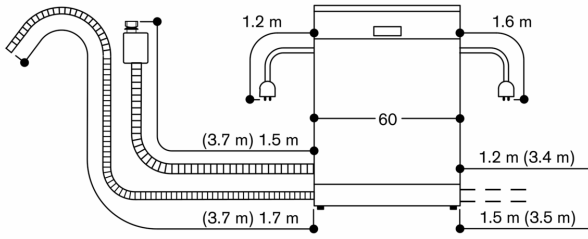

12 place setting capacity.

Maximum glass loading capacity 23 wine glasses.

Product rating

Energy efficiency class B at a range of energy efficiency classes from A to G.
 From 9.5 l water.
 From 0,626 kWh.
 Noise level 43 dB (re 1 pW).

Planning notes

Height-adjustable feet.
 Appliance plinth recess 100 mm (see drawing).
 To display the remaining time projection, a minimum plinth protrusion must be present (40 mm + thickness of the furniture front).
 The maximum plinth height must be reduced by 30 mm to provide an optimal display of the remaining time projection.
 Rear feet adjustable at front.
 Door weight up to 8.5 kg.
 Door panel dimension dependent on plinth height of kitchen furniture.
 Installation and usage also with furniture handle possible. The push-to-open function remains active.

Connection

Total connected load 2000-2400 W.
 Connecting cable plugable.
 Water connection with 3/4 " screw joint.
 Connection to hot or cold water possible.
 Power consumption standby/network 2 W.
 Time auto-standby/network 2 min.
 Please check the user manual for how to switch off the WiFi module.

81.5 cm high dishwasher

Connection dimensions for a 60 cm wide dishwasher

() values with extension kit