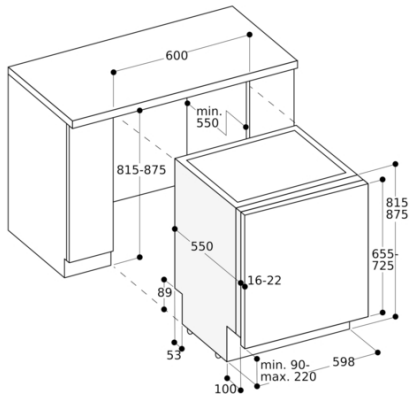

81.5 cm high dishwasher