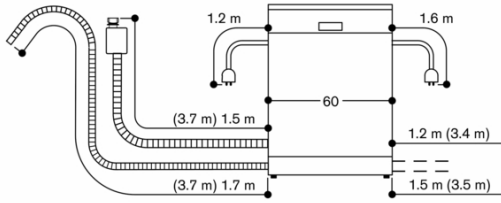

Characteristics
Energy Efficiency Class
 D
Energy Consumption for 100 cycles Eco Programme
 82
Maximum number of place settings
 12
The water consumption of the eco programme in liters per cycle
 9.5
Programme duration
 3:15
Airborne acoustical noise emissions
 43
Airborne acoustical noise emission class
 B
Construction type
 Built-in
Height of removable worktop
 0
Dimensions of the product (HxWxD)
 815 x 598 x 550
Required niche size for installation (HxWxD)
 815-875 x 600 x 550
Approval certificates
 CE, VDE
Depth with open door 90 degree
 1150
Adjustable feet
 Yes - all from front
Maximum adjustability feet
 60
Adjustable plinth
 both horizontal and vertical
Net weight
 51.7
Gross weight
 54.0
Connection rating
 2400
Fuse protection
 10
Voltage
 220-240
Frequency
 50; 60
Length of electrical supply cord
 175
Plug type
 Gardy plug w/ earthing
Length inlet hose
 165
Length outlet hose
 190
EAN code
 4242006277956
Installation type
 Full-integrated

Connection
 Connecting cable plugable.
 Water connection with 3/4" screw joint.
 Connection to hot or cold water possible.
 Power consumption standby/network 2 W.
 Power consumption left-on-mode 0.5 W.
 Power consumption off-mode 0.5 W.
 Time auto-standby/network 2 min.
 Left-on-mode duration 0 min.
 Please check the user manual for how to switch off the WiFi module.

Color Variants
DF480162
fully integrated
Height 81.5 cm

Included accessories
 1 x baking tray spray head.
 1 x glass holder rack.
 1 x GN container insert.

Optional accessories
DA041160
DA042030
Silvercare cartridge for all dishwashers
DA043000
Holder for long-stemmed glasses

Installation Accessories
DA021000
Hinge for all fully integrated dishwashers
GZ010011
Aqua stop extension (2 m long)

81.5 cm high dishwasher

Connection dimensions for a 60 cm wide dishwasher

() values with extension kit