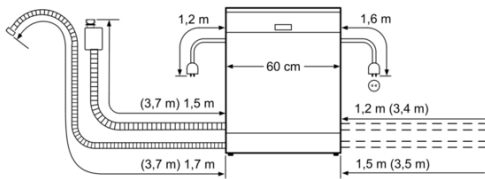

Characteristics
Energy Efficiency Class
 D
Energy Consumption for 100 cycles Eco Programme
 82
Maximum number of place settings
 12
The water consumption of the eco programme in liters per cycle
 9.5
Programme duration
 3:15
Airborne acoustical noise emissions
 43
Airborne acoustical noise emission class
 B
Construction type
 Built-in
Height of removable worktop
 0
Dimensions of the product (HxWxD)
 815 x 598 x 550
Required niche size for installation (HxWxD)
 815-875 x 600 x 550
Approval certificates
 CE, VDE
Depth with open door 90 degree
 1150
Adjustable feet
 Yes - all from front
Maximum adjustability feet
 60
Adjustable plinth
 both horizontal and vertical
Net weight
 51.7
Gross weight
 54.0
Connection rating
 2400
Fuse protection
 10
Voltage
 220-240
Frequency
 50; 60
Length of electrical supply cord
 175
Plug type
 Gardy plug w/ earthing
Length inlet hose
 165
Length outlet hose
 190
EAN code
 4242006277956
Installation type
 Full-integrated

Connection
 Connecting cable plugable.
 Water connection with 3/4" screw joint.
 Connection to hot or cold water possible.
 Power consumption standby/network 2 W.
 Power consumption left-on-mode 0.5 W.
 Power consumption off-mode 0.5 W.
 Time auto-standby/network 2 min.
 Left-on-mode duration 0 min.
 Please check the user manual for how to switch off the WiFi module.

Color Variants
DF480162
fully integrated
Height 81.5 cm

Included accessories
 1 x baking tray spray head.
 1 x glass holder rack.
 1 x GN container insert.

Optional accessories
DA041160
DA042030
Silvercare cartridge for all dishwashers
DA043000
Holder for long-stemmed glasses

Installation Accessories
DA021000
Hinge for all fully integrated dishwashers
GZ010011
Aqua stop extension (2 m long)

81.5 cm high dishwasher

Connection dimensions for a 60 cm wide dishwasher

() values with extension kit