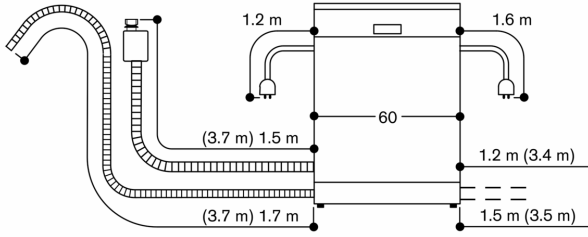

12 place setting capacity.

Maximum glass loading capacity 23 wine glasses.

Product rating

Energy efficiency class B at a range of energy efficiency classes from A to G.
From 9.5 l water.
From 0.626 kWh.
Noise level 43 dB (re 1 pW).

Planning notes

Height-adjustable feet.
Appliance plinth recess 100 mm (see drawing).
To display the remaining time projection, a minimum plinth protrusion must be present (40 mm + thickness of the furniture front).
The maximum plinth height must be reduced by 30 mm to provide an optimal display of the remaining time projection.
Rear feet adjustable at front.
Door weight up to 10 kg.
Door panel dimension dependent on plinth height of kitchen furniture.
Installation and usage also with furniture handle possible. The push-to-open function remains active.

Connection

Total connected load 2000-2400 W.
Connecting cable plugable.
Water connection with 3/4 " screw joint.
Connection to hot or cold water possible.
Power consumption standby/network 2 W.
Time auto-standby/network 2 min.
Please check the user manual for how to switch off the WiFi module.

86.5 cm high dishwasher

Connection dimensions for a 60 cm wide dishwasher

() values with extension kit