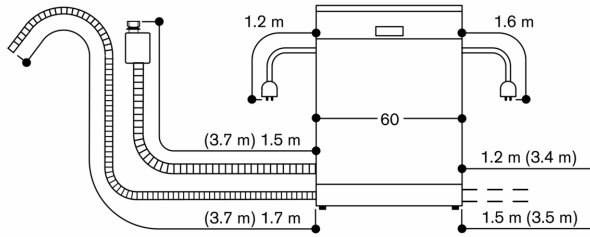

12 place setting capacity.

Maximum glass loading capacity 23 wine glasses.

Product rating

Energy efficiency class B at a range of energy efficiency classes from A to G.

From 9.5 l water.

From 0.626 kWh.

Noise level 43 dB (re 1 pW).

Planning notes

Height-adjustable feet.
Appliance plinth recess 100 mm (see drawing).
Rear feet adjustable at front.
Door weight up to 11 kg.
Door panel dimension dependent on plinth height of kitchen furniture.
Installation and usage also with furniture handle possible. The push-to-open function remains active.

Connection

Total connected load 2000-2400 W.
Connecting cable plugable.
Water connection with 3/4 " screw joint.
Connection to hot or cold water possible.
Power consumption standby/network 2 W.
Time auto-standby/network 2 min.
Please check the user manual for how to switch off the WiFi module.

86.5 cm high dishwasher with flexible hinge

Connection dimensions for a 60 cm wide dishwasher

() values with extension kit