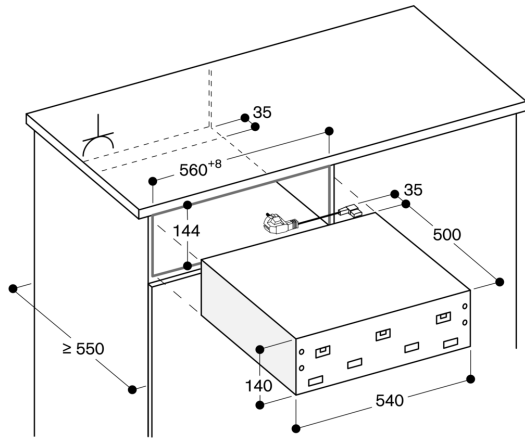

Raised vacuuming platform, 44 mm, deployable.

Utility space in vacuuming chamber, W 210 mm x L 275 mm.

Membrane for avoiding reflow of liquids during vacuuming outside the chamber.

Drying programme for vacuuming pump.

Warning function.

Planning notes

Attention: To open the fully integrated variant, a handle or a recessed grip is necessary.

Front weight up to 3 kg.

Necessary lateral gap between appliance front and furniture panel of min. 5 mm.

Installation of BS/BM/CM directly above DV in 59 cm niche without intermediate floor.

Built-in under worktop or in single niche.

The socket can be planned behind the appliance.

Connection

Total connected load 0.32 KW.

Connection cable 1.5 m, pluggable.

⚡ Socket

measurements in mm