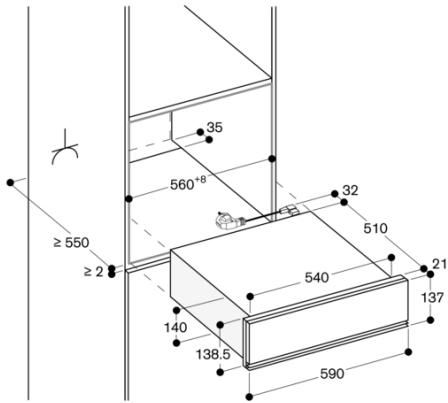

230 x 655 x 665

Consumption and connection features

created on 2022-06-04

Page 1

Color Variants

DVP221100

Glass front in Gaggenau Anthracite

Width 60 cm, Height 14 cm

DVP221110

Glass front in Gaggenau Metallic

Width 60 cm, Height 14 cm

DVP221130

Glass front in Gaggenau Silver

Width 60 cm, Height 14 cm

Side view DVP 221 below BSP, BMP, CMP

measurements in mm

Socket

measurements in mm