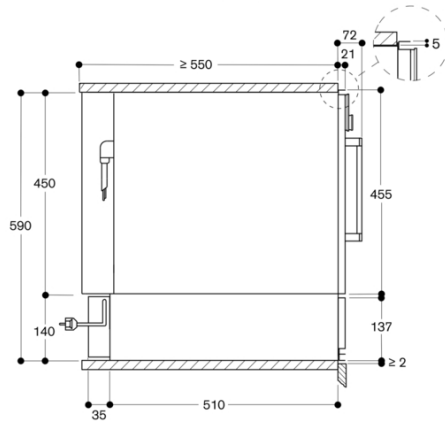

Gross weight

35.0

Product image

MCSA01212447_G5129_DVP221100_80:

EAN code

4242006260255

Dimensions

Dimensions of the packed product (HxWxD)

230 x 655 x 665

Consumption and connection features

created on 2022-06-04

Page 1

Color Variants

DVP221100

Glass front in Gaggenau Anthracite

Width 60 cm, Height 14 cm

DVP221110

Glass front in Gaggenau Metallic

Width 60 cm, Height 14 cm

DVP221130

Glass front in Gaggenau Silver

Width 60 cm, Height 14 cm

Side view DVP 221 below BSP, BMP, CMP

measurements in mm

Socket

measurements in mm