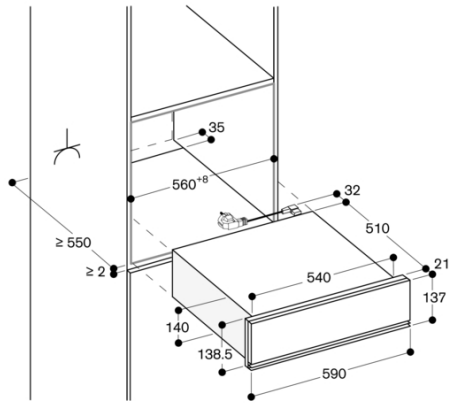

(HxWxD)

230 x 655 x 665

Consumption and connection features

created on 2022-06-07

Page 1

Color Variants

DVP221110

Glass front in Gaggenau Metallic

Width 60 cm, Height 14 cm

DVP221100

Glass front in Gaggenau Anthracite

Width 60 cm, Height 14 cm

DVP221130

Glass front in Gaggenau Silver

Width 60 cm, Height 14 cm

Side view DVP 221 below BSP, BMP, CMP

measurements in mm

Socket

measurements in mm