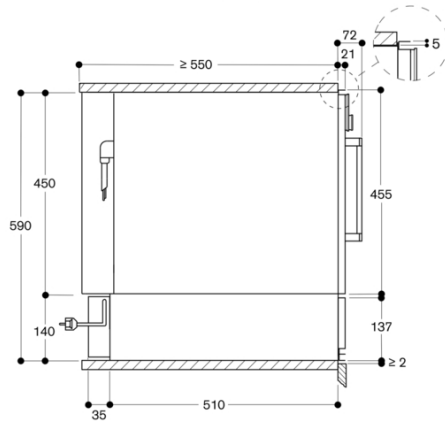

Gross weight

35.6

Product image

MCSA01712451_G5128_DVP221110_11!

EAN code

4242006260279

Dimensions

Dimensions of the packed product

(HxWxD)

230 x 655 x 665

Consumption and connection features

created on 2022-06-07

Page 1

Color Variants

DVP221110

Glass front in Gaggenau Metallic

Width 60 cm, Height 14 cm

DVP221100

Glass front in Gaggenau Anthracite

Width 60 cm, Height 14 cm

DVP221130

Glass front in Gaggenau Silver

Width 60 cm, Height 14 cm

Side view DVP 221 below BSP, BMP, CMP

measurements in mm

Socket

measurements in mm