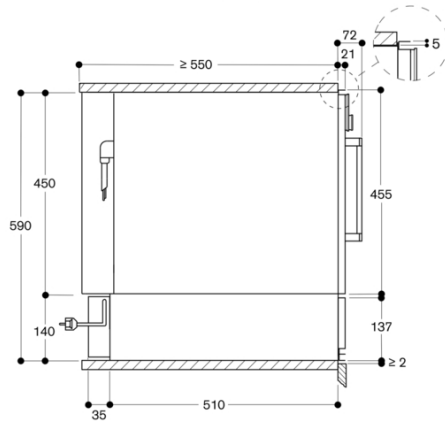

Gross weight

35.6

Product image

MCSA01712452_G5127_DVP221130_11!

EAN code

4242006260293

Dimensions

Dimensions of the packed product (HxWxD)

230 x 660 x 667

Consumption and connection features

created on 2022-06-04

Page 1

Color Variants

DVP221130

Glass front in Gaggenau Silver

Width 60 cm, Height 14 cm

DVP221100

Glass front in Gaggenau Anthracite

Width 60 cm, Height 14 cm

DVP221110

Glass front in Gaggenau Metallic

Width 60 cm, Height 14 cm

Side view DVP 221 below BSP, BMP, CMP

measurements in mm

Socket

measurements in mm