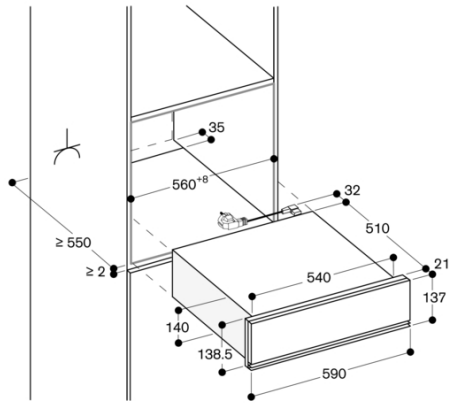

230 x 660 x 667

Consumption and connection features

created on 2022-06-04

Page 1

Color Variants

DVP221130

Glass front in Gaggenau Silver

Width 60 cm, Height 14 cm

DVP221100

Glass front in Gaggenau Anthracite

Width 60 cm, Height 14 cm

DVP221110

Glass front in Gaggenau Metallic

Width 60 cm, Height 14 cm

Side view DVP 221 below BSP, BMP, CMP

measurements in mm

Socket

measurements in mm