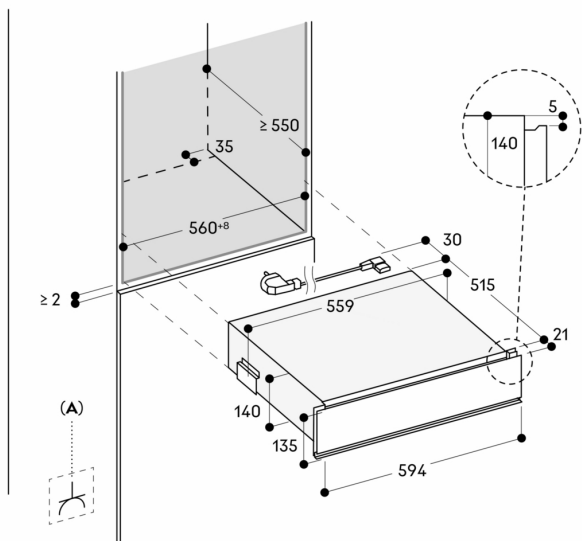

A: Accessible electrical connection

Measurements in mm